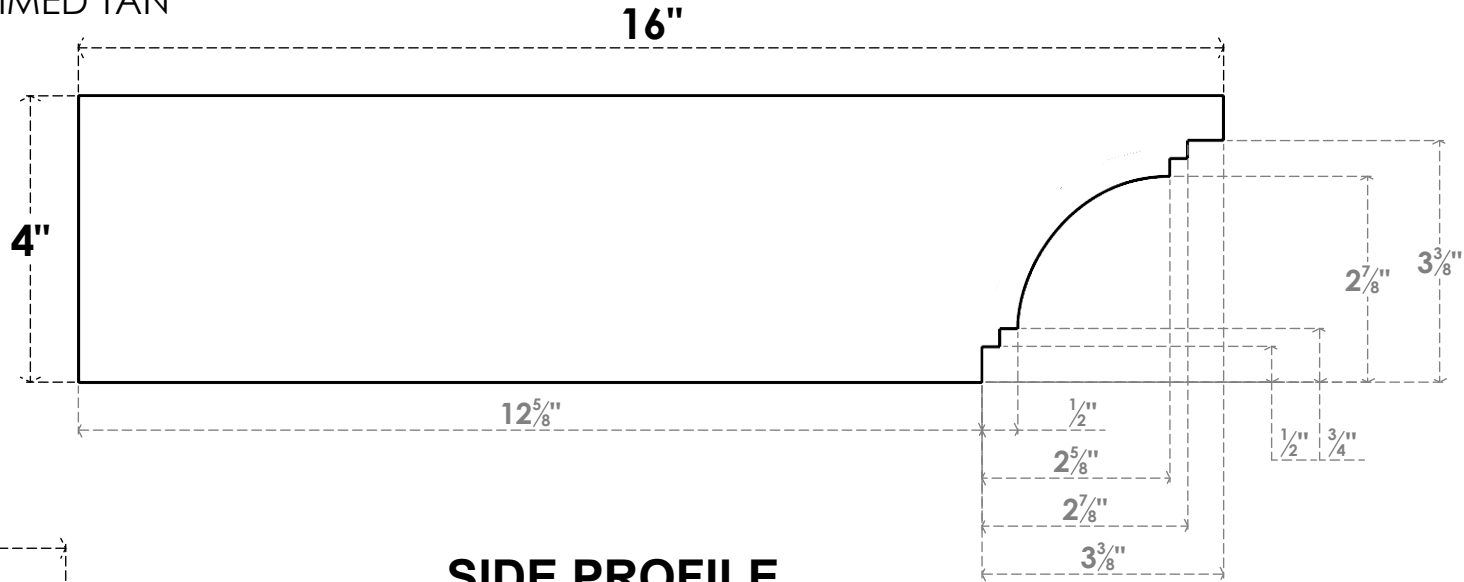

ITEM NUMBER: RFTURO040X04000X16000X004PEC00RCPR

4"W X 4"H X 16"L TIMBERTHANE ROUGH CEDAR PESCADERO FAUX WOOD OPEN RAFTER TAIL, 4"L END, PRIMED TAN

ISOMETRIC

GENERATED DATE : 03/02/2023

EKENA MILLWORK
2300 WEST MAIN ST.
CLARKSVILLE, TX 75426
TOLL FREE: 866-607-0453
WWW.EKENAMILLWORK.COM

NOTES

1. INSTALLATION TO BE COMPLETED IN ACCORDANCE WITH MANUFACTURER'S SPECIFICATIONS.
2. DRAWING MAY NOT BE TO SCALE
3. THIS DRAWING IS INTENDED FOR DESIGN AND PLANNING PURPOSES ONLY.
4. ALL INFORMATION CONTAINED HEREIN WAS CURRENT AT THE TIME OF DEVELOPMENT BUT MUST BE REVIEWED AND APPROVED BY THE PRODUCT MANUFACTURER TO BE CONSIDERED ACCURATE.
5. TIMBERTHANE ARCHITECTURAL PRODUCTS ARE MADE FROM HIGH DENSITY URETHANE AND COME FACTORY PRIMED