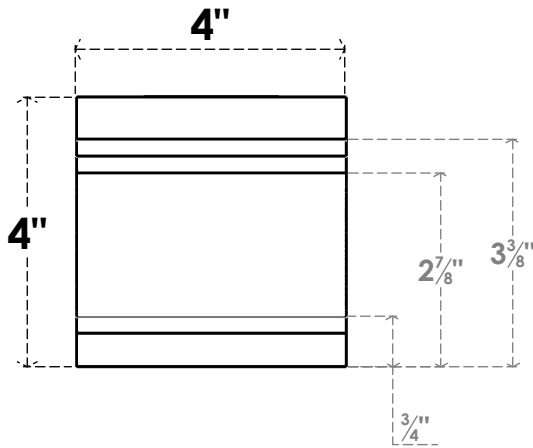

ITEM NUMBER: RFTURO040X04000X16000X004PEC00RCPR

4"W X 4"H X 16"L TIMBERTHANE ROUGH CEDAR PESCADERO FAUX WOOD OPEN RAFTER TAIL, 4"L END, PRIMED TAN

ISOMETRIC

GENERATED DATE : 03/02/2023

EKENA MILLWORK
2300 WEST MAIN ST.
CLARKSVILLE, TX 75426
TOLL FREE: 866-607-0453
WWW.EKENAMILLWORK.COM

NOTES

1. INSTALLATION TO BE COMPLETED IN ACCORDANCE WITH MANUFACTURER'S SPECIFICATIONS.
2. DRAWING MAY NOT BE TO SCALE
3. THIS DRAWING IS INTENDED FOR DESIGN AND PLANNING PURPOSES ONLY.
4. ALL INFORMATION CONTAINED HEREIN WAS CURRENT AT THE TIME OF DEVELOPMENT BUT MUST BE REVIEWED AND APPROVED BY THE PRODUCT MANUFACTURER TO BE CONSIDERED ACCURATE.
5. TIMBERTHANE ARCHITECTURAL PRODUCTS ARE MADE FROM HIGH DENSITY URETHANE AND COME FACTORY PRIMED