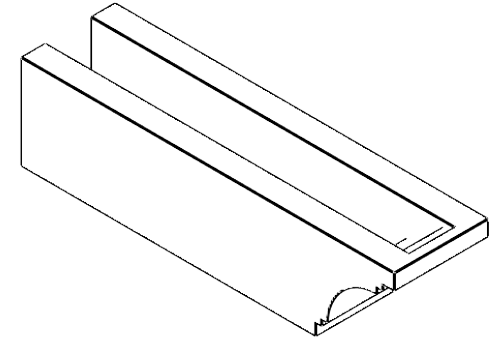

ITEM NUMBER: RFTURO040X04000X16000X004PEC00RCPR

4"W X 4"H X 16"L TIMBERTHANE ROUGH CEDAR PESCADERO FAUX WOOD OPEN RAFTER TAIL, 4"L END, PRIMED TAN

ISOMETRIC

GENERATED DATE : 03/02/2023

EKENA MILLWORK
2300 WEST MAIN ST.
CLARKSVILLE, TX 75426
TOLL FREE: 866-607-0453
WWW.EKENAMILLWORK.COM

NOTES

1. INSTALLATION TO BE COMPLETED IN ACCORDANCE WITH MANUFACTURER'S SPECIFICATIONS.
2. DRAWING MAY NOT BE TO SCALE
3. THIS DRAWING IS INTENDED FOR DESIGN AND PLANNING PURPOSES ONLY.
4. ALL INFORMATION CONTAINED HEREIN WAS CURRENT AT THE TIME OF DEVELOPMENT BUT MUST BE REVIEWED AND APPROVED BY THE PRODUCT MANUFACTURER TO BE CONSIDERED ACCURATE.
5. TIMBERTHANE ARCHITECTURAL PRODUCTS ARE MADE FROM HIGH DENSITY URETHANE AND COME FACTORY PRIMED